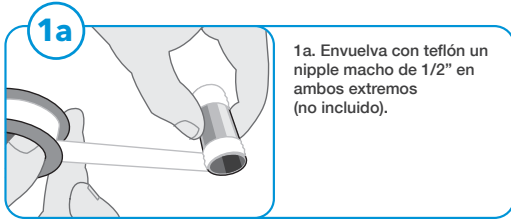

CÓMO INSTALAR SU CALENTADOR DE AGUA DE DUCHA

**NO UTILICE OTRA
DUCHA CON
ESTE EQUIPO**

¡INSTALACIÓN FINALIZADA!

Quando abra la llave del agua, ésta saldrá caliente al instante.

Regule la temperatura mediante la presión del agua.

Garantía de 1 año en labor y 2 años en piezas. Se requiere recibo de compra.

Utilice la ducha incluida en la caja. Restringir el flujo normal de agua puede dañar su unidad.