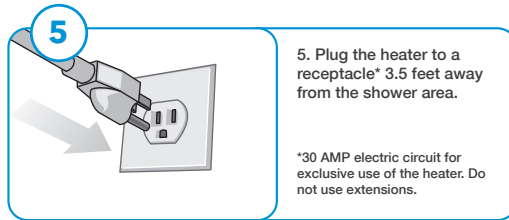

# HOW TO INSTALL YOUR SHOWER HEATER

**DO NOT USE WITH  
OTHER SHOWER  
HEADS**

**INSTALLATION IS NOW  
COMPLETE!**

Once the faucet is turned on, hot water will come out instantly.

Set the temperature by regulating the flow of water.