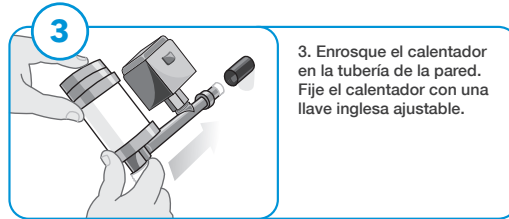

CÓMO INSTALAR SU CALENTADOR DE AGUA DE DUCHA

**NO UTILICE OTRA
DUCHA CON
ESTE EQUIPO**

¡INSTALACIÓN FINALIZADA!

Quando abra la llave del agua, ésta saldrá caliente al instante.

Regule la temperatura mediante la presión del agua.

Garantía de 1 año en labor y 2 años en piezas. Se requiere recibo de compra.

Utilice la ducha incluida en la caja. Restringir el flujo normal de agua puede dañar su unidad.