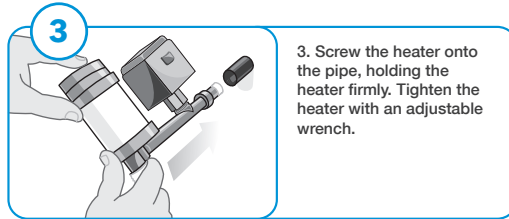

# HOW TO INSTALL YOUR SHOWER HEATER

**DO NOT USE WITH  
OTHER SHOWER  
HEADS**

**INSTALLATION IS NOW  
COMPLETE!**

Once the faucet is turned on, hot water will come out instantly.

Set the temperature by regulating the flow of water.