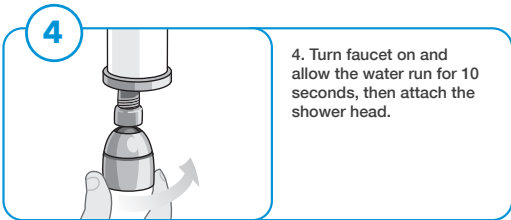

# HOW TO INSTALL YOUR SHOWER HEATER

**DO NOT USE WITH  
OTHER SHOWER  
HEADS**

**INSTALLATION IS NOW  
COMPLETE!**

Once the faucet is turned on, hot water will come out instantly.

Set the temperature by regulating the flow of water.