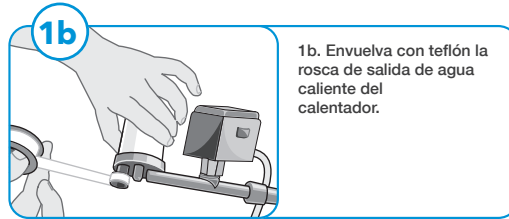

CÓMO INSTALAR SU CALENTADOR DE AGUA DE DUCHA

**NO UTILICE OTRA
DUCHA CON
ESTE EQUIPO**

¡INSTALACIÓN FINALIZADA!

Quando abra la llave del agua, ésta saldrá caliente al instante.

Regule la temperatura mediante la presión del agua.

Garantía de 1 año en labor y 2 años en piezas. Se requiere recibo de compra.

Utilice la ducha incluida en la caja. Restringir el flujo normal de agua puede dañar su unidad.