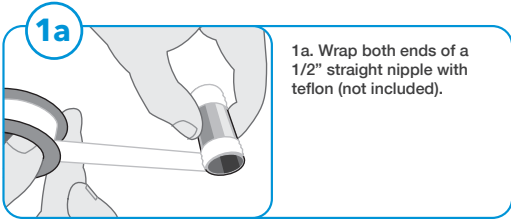

# HOW TO INSTALL YOUR SHOWER HEATER

**DO NOT USE WITH  
OTHER SHOWER  
HEADS**

**INSTALLATION IS NOW  
COMPLETE!**

Once the faucet is turned on, hot water will come out instantly.

Set the temperature by regulating the flow of water.