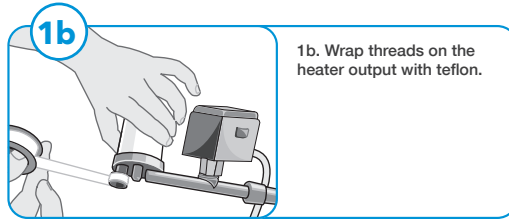

# HOW TO INSTALL YOUR SHOWER HEATER

**DO NOT USE WITH  
OTHER SHOWER  
HEADS**

**INSTALLATION IS NOW  
COMPLETE!**

Once the faucet is turned on, hot water will come out instantly.

Set the temperature by regulating the flow of water.