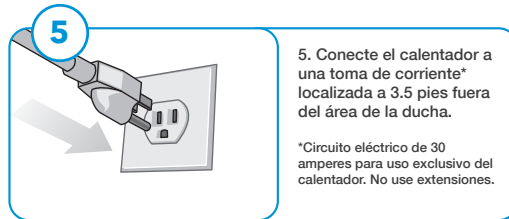

CÓMO INSTALAR SU CALENTADOR DE AGUA DE DUCHA

**NO UTILICE OTRA
DUCHA CON
ESTE EQUIPO**

¡INSTALACIÓN FINALIZADA!

Quando abra la llave del agua, ésta saldrá caliente al instante.

Regule la temperatura mediante la presión del agua.

Garantía de 1 año en labor y 2 años en piezas. Se requiere recibo de compra.

Utilice la ducha incluida en la caja. Restringir el flujo normal de agua puede dañar su unidad.