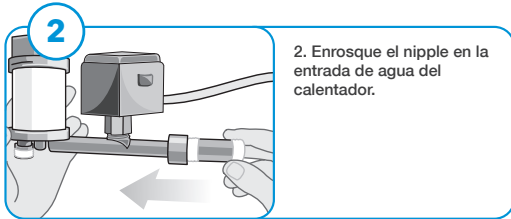

CÓMO INSTALAR SU CALENTADOR DE AGUA DE DUCHA

**NO UTILICE OTRA
DUCHA CON
ESTE EQUIPO**

¡INSTALACIÓN FINALIZADA!

Quando abra la llave del agua, ésta saldrá caliente al instante.

Regule la temperatura mediante la presión del agua.

Garantía de 1 año en labor y 2 años en piezas. Se requiere recibo de compra.

Utilice la ducha incluida en la caja. Restringir el flujo normal de agua puede dañar su unidad.