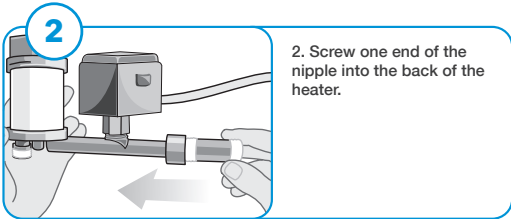

# HOW TO INSTALL YOUR SHOWER HEATER

**DO NOT USE WITH  
OTHER SHOWER  
HEADS**

**INSTALLATION IS NOW  
COMPLETE!**

Once the faucet is turned on, hot water will come out instantly.

Set the temperature by regulating the flow of water.